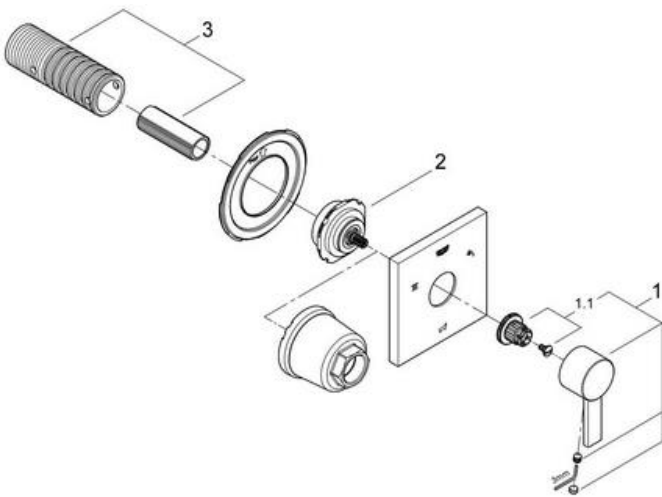

### BEAUTY MEETS FUNCTION

Perfectly balanced proportions on the outside and technically advanced on the inside – Allure unites inherent beauty with unmatched performance. Cylindrical bodies rise from square and rectangular base plates adding to its minimalist appeal, while the collection offers a choice of two handle styles – a flat lever or a tri-spoke design – to meet your exacting requirements.

Faucets and fittings in this collection illustrate our commitment to unrivalled quality in the bathroom.

GROHE surface hardness

GROHE scratch resistance

Pos.-nr.	Prod. description	Order-nr.
1	Handle	48043000
1.1	Replacement kit for fastening	45186000
2	spindle extension	48064000
3	Extension	45439000