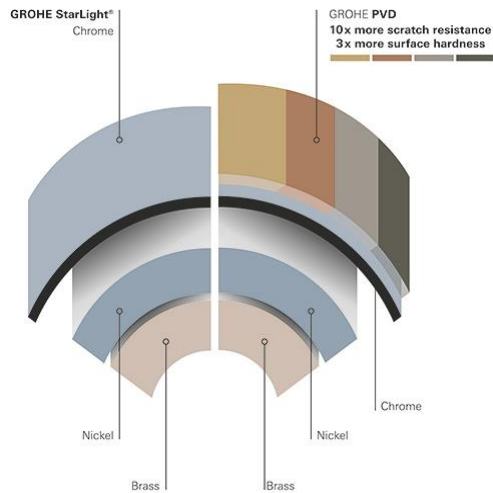

PROJECT		REF		REV	ITEM CODE	
LOCATION		DATE			PAGE	

SANITARY WARE SPECIFICATION SHEET

GROHE ALLURE

BEAUTY MEETS FUNCTION

Perfectly balanced proportions on the outside and technically advanced on the inside – Allure unites inherent beauty with unmatched performance. Cylindrical bodies rise from square and rectangular base plates adding to its minimalist appeal, while the collection offers a choice of two handle styles – a flat lever or a tri-spoke design – to meet your exacting requirements.

Faucets and fittings in this collection illustrate our commitment to unrivalled quality in the bathroom.

GROHE surface hardness

GROHE scratch resistance