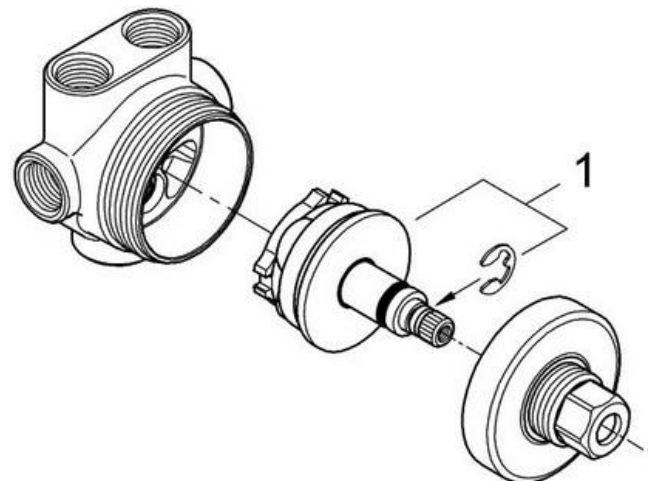

### BEAUTY MEETS FUNCTION

Perfectly balanced proportions on the outside and technically advanced on the inside – Allure unites inherent beauty with unmatched performance. Cylindrical bodies rise from square and rectangular base plates adding to its minimalist appeal, while the collection offers a choice of two handle styles – a flat lever or a tri-spoke design – to meet your exacting requirements.

Faucets and fittings in this collection illustrate our commitment to unrivalled quality in the bathroom.

GROHE surface hardness

GROHE scratch resistance

Pos.-nr.	Prod. description	Order-nr.
1	Handle	48043000
1.1	Replacement kit for fastening	45186000
2	spindle extension	48064000
3	Extension	45439000